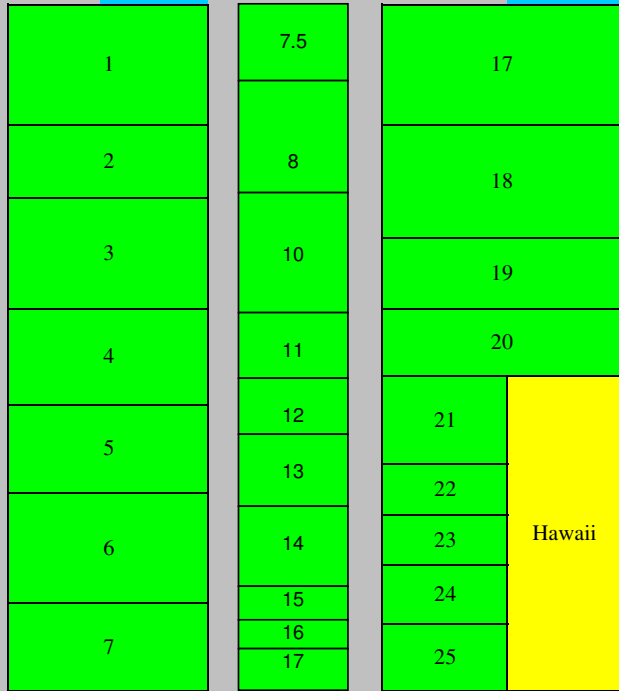

ELM AVE

LINDBERG AVE

45th

44th

43rd

42nd

FORREST HOME

SCHAICK AVE

Club Name	Location
Acton Pathfinders	45
Alhambra Pathfinder Club	26
Alhambra Pathfinder Club	51
Altadena Navigators	24
Antelope Valley Pathfinder Club	48
Baldwin Park Bl Eagles	44
Berean Tigers	22
Breath Of Life Elements	16
Burbank Spanish	21
Camarillo Pathfinder Club	9
Canoga Park	38
Carson Spanish Church	50
Central Filipino Pathfinder Club	17
Central Spanish	49
Compton Community	36
Culver City Spanish	20
Eagle Rock Pathfinders	6
El Sereno	30
Glassel Park Spanish	33
Glendale Filipino	2
Glendale Pathfinders	18
Hawthorne	14
Highland Park	28
Hollywood Spanish Pathfinder Club	47
Indonesian-american	39
La Amistad Pathfinders	34
LA Chinese	1
LA Tongan	7
La Voz Sylmar Pioneers	13
Normandie Avenue	25
Norwalk Crosswalkers	4
Norwalk Spanish	7.5
Paramount Spanish	43
Pasadena Pathfinders	3
Pasadena Spanish Pathfinder Club	46
Pomona Valley Spanish Pathfinders	11
Ridgecrest Sidewinders	29
Rolling Hills Navigators	32
San Fernando Hispanic SDA Church	31
Santa Clarita Condors / Van Nuys English	12
Smyrna Knights	15
South Bay	41
South Central Spanish Los Angeles	35
Spanish-American Church	42
Temple City	40
Temple City Spanish	10
Thousand Oaks Pathfinders	8
Trinity	37
University Stallions	23
Van Nuys English Titans / Santa Clarita	12
Van Nuys Spanish Club	19
Ventura Pathfinders	27
White Memorial Pathfinders	5

**Southern California Conference
Pacific Union**

Club Entrances to be as follows:

Numbers 1-3 on Forrest Home
Numbers 8-43 on 44th

Numbers 4-7 on 45th
Numbers 44-50 on 42nd