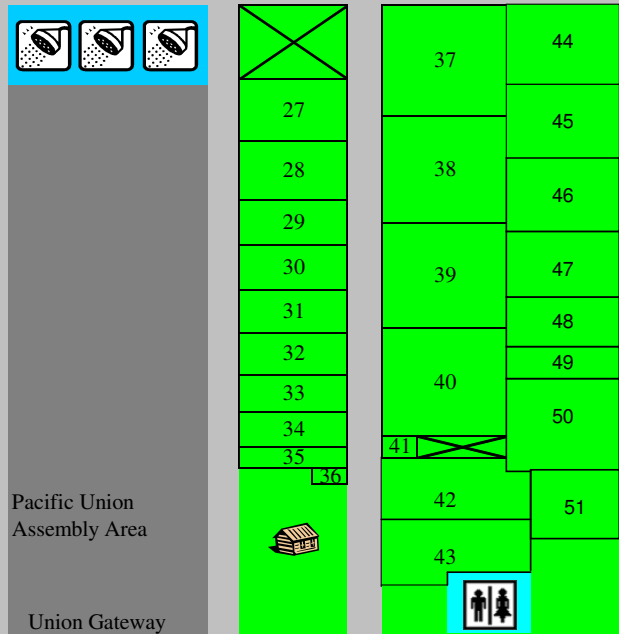

ELM AVE

LINDBERG AVE

45th

44th

43rd

42nd

FORREST HOME

SCHAICK AVE

**Southern California Conference
Pacific Union**

Club Entrances to be as follows:

Numbers 1-3 on Forrest Home
Numbers 8-43 on 44th

Numbers 4-7 on 45th
Numbers 44-50 on 42nd